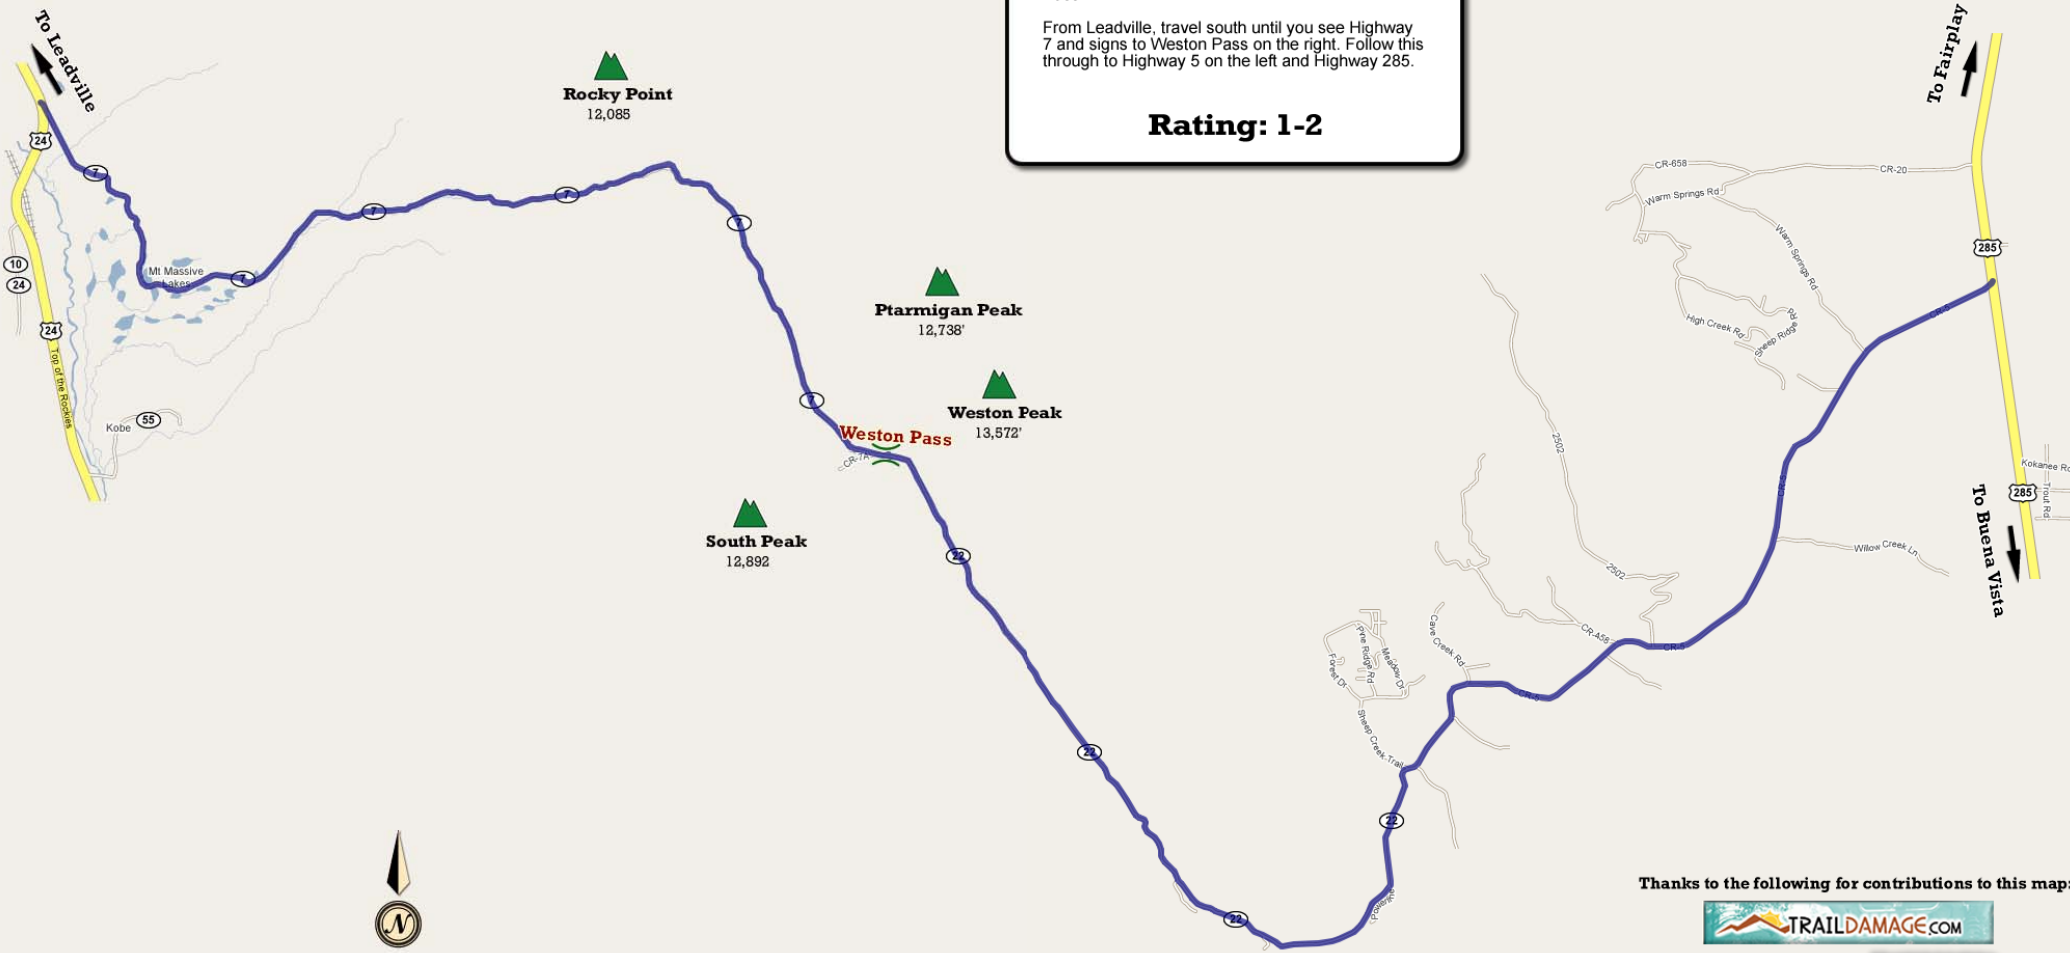

## Weston Pass Trl.

### Trail Details

From Denver, take Highway 285 past Fairplay and turn right on Highway 5. Highway 5 will meet Highway 7 where you will veer right to Weston Pass.

From Leadville, travel south until you see Highway 7 and signs to Weston Pass on the right. Follow this through to Highway 5 on the left and Highway 285.

**Rating: 1-2**

Thanks to the following for contributions to this map: